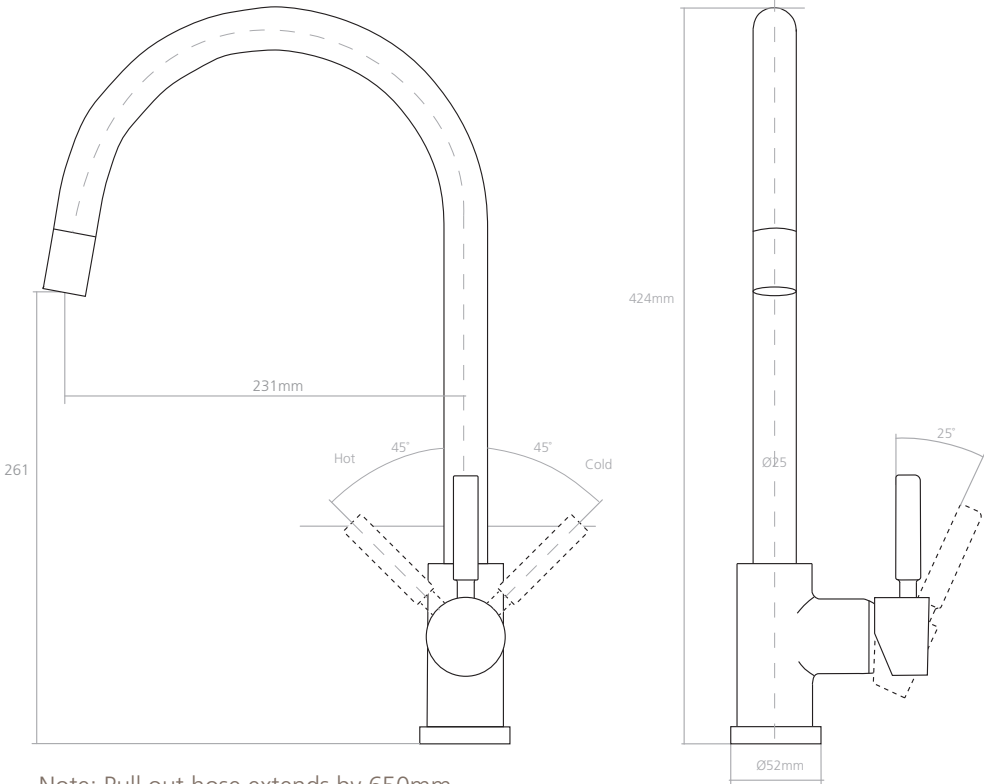

# Product installation diagrams

Models:  
ASPS2-CH

Note: Pull out hose extends by 650mm  
Worktop cut-out 35mm required