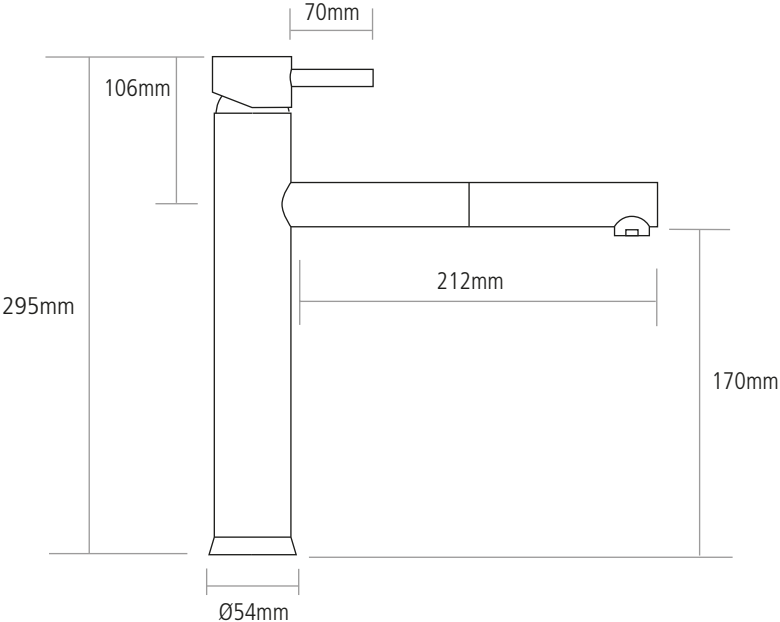

DIMENSIONS

Note: Pull-out hose extended by 400mm
Worktop cut-out 35mm required