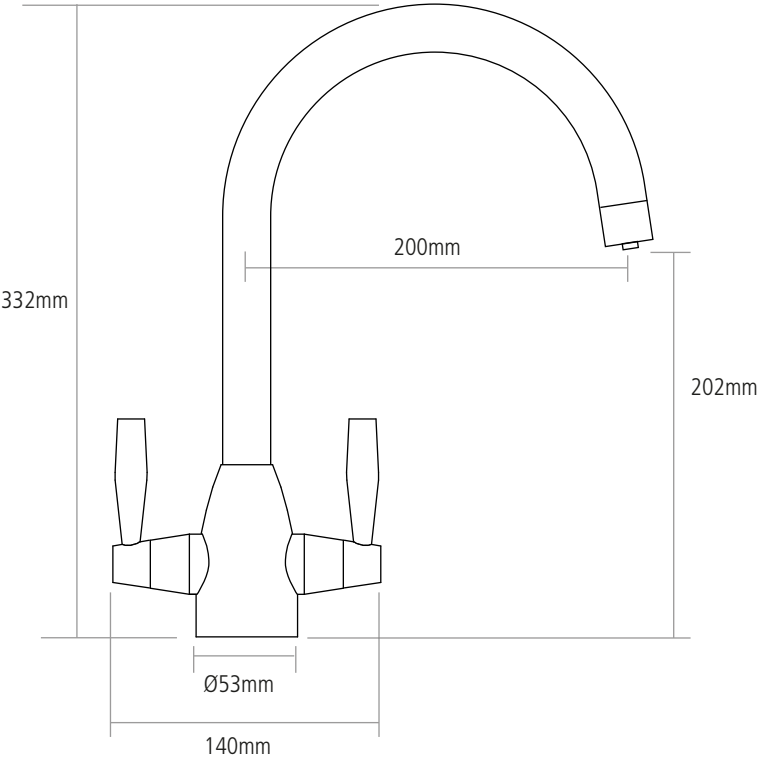

DIMENSIONS

Worktop cut-out 35mm required