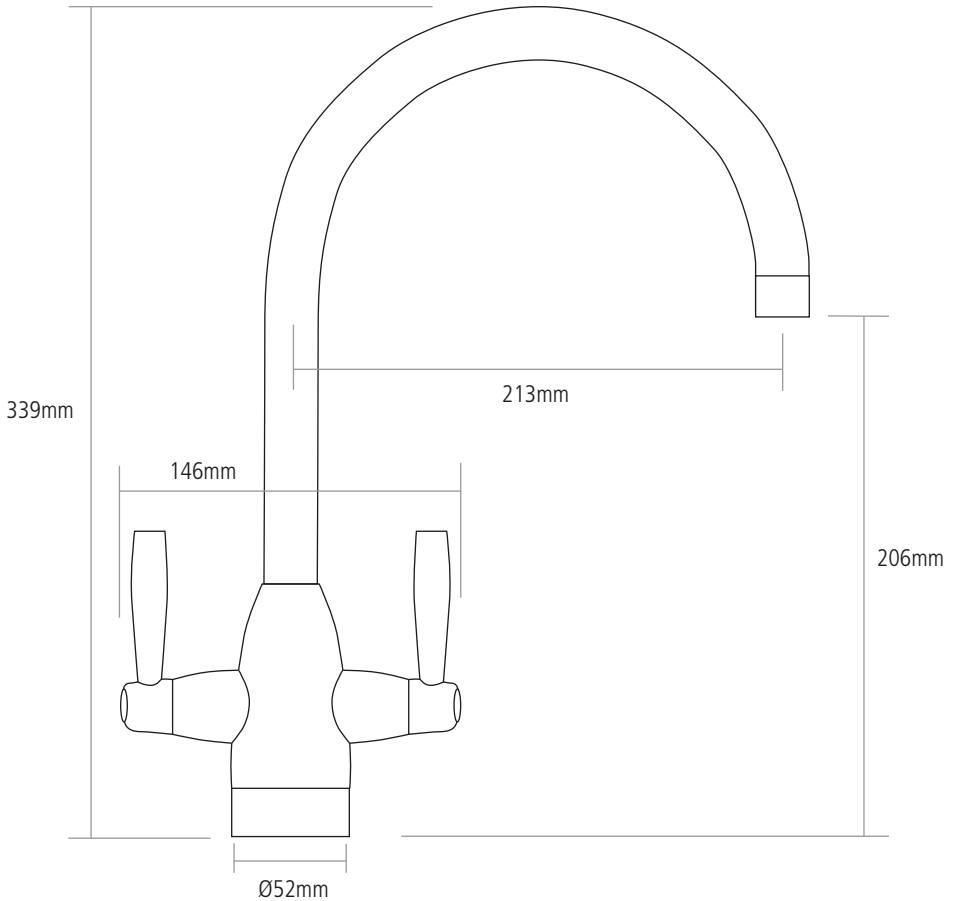

DIMENSIONS

Worktop cut-out 35mm required