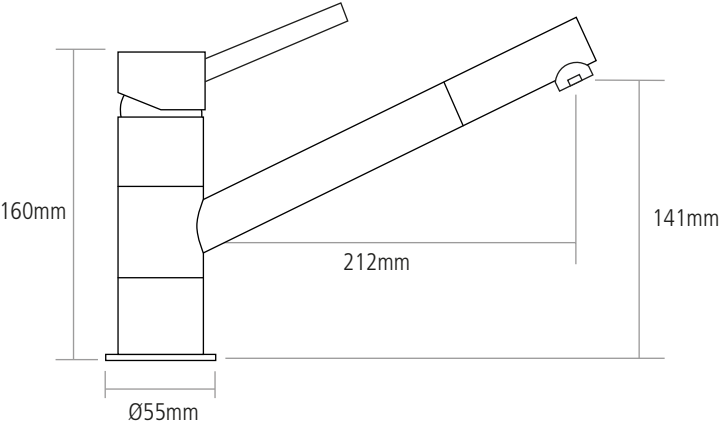

DIMENSIONS

Worktop cut-out 35mm required