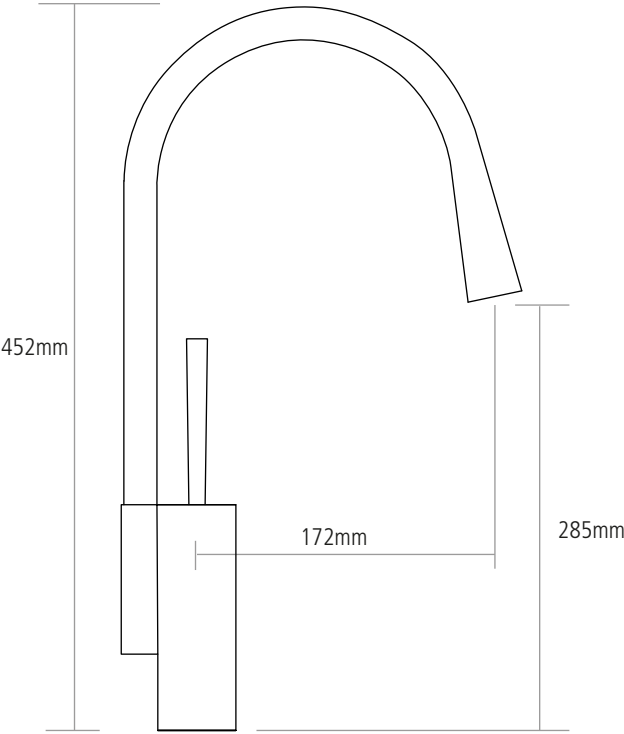

DIMENSIONS

Worktop cut-out 35mm required