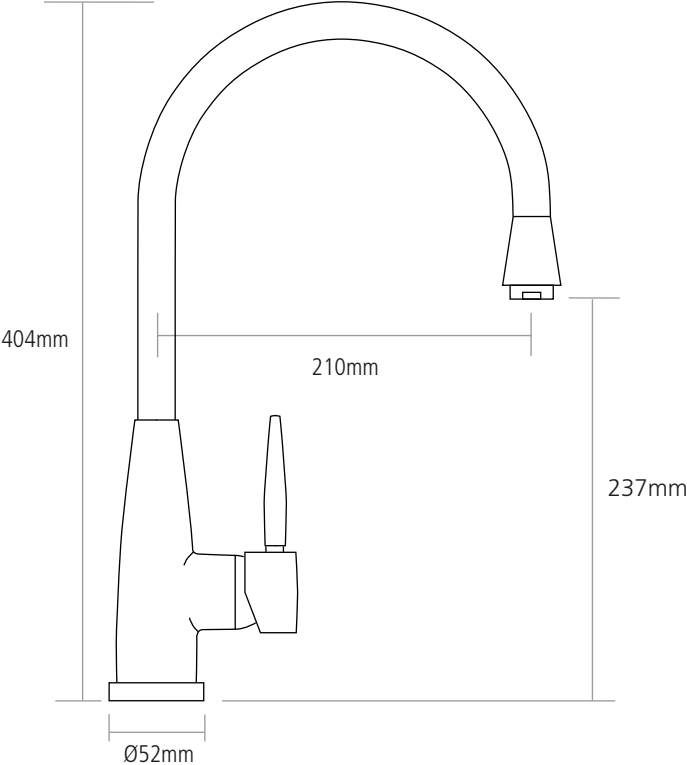

DIMENSIONS

Worktop cut-out 35mm required