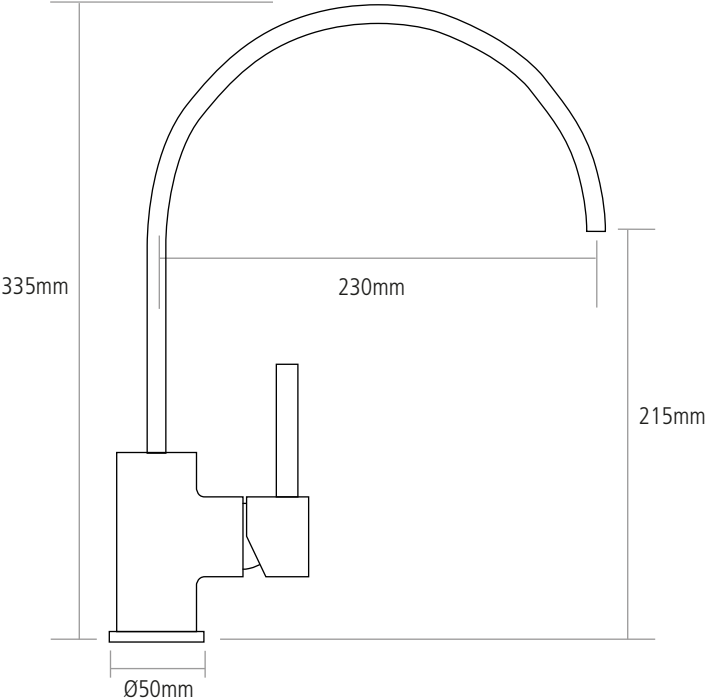

DIMENSIONS

Worktop cut-out 35mm required