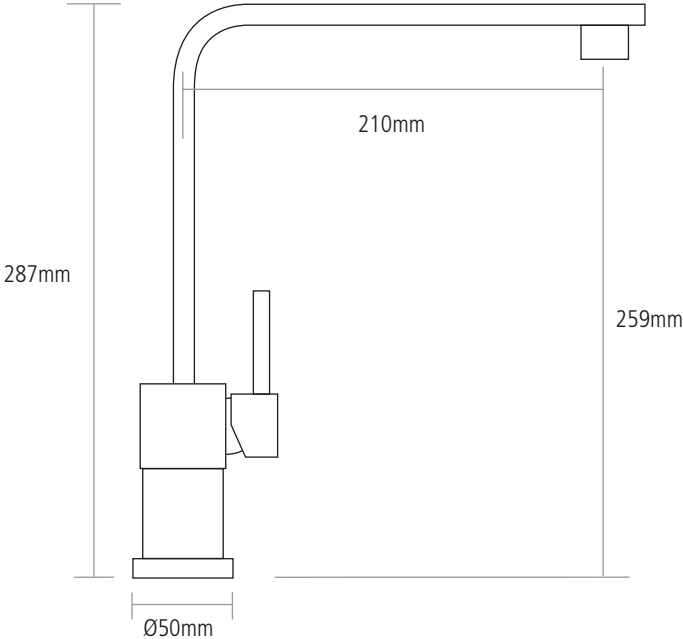

DIMENSIONS

Worktop cut-out 35mm required