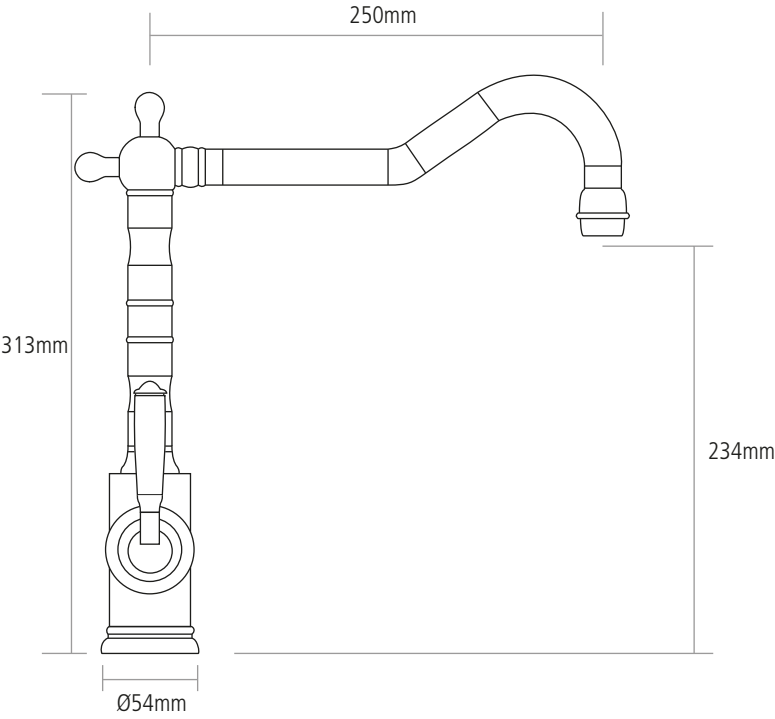

DIMENSIONS

Worktop cut-out 35mm required