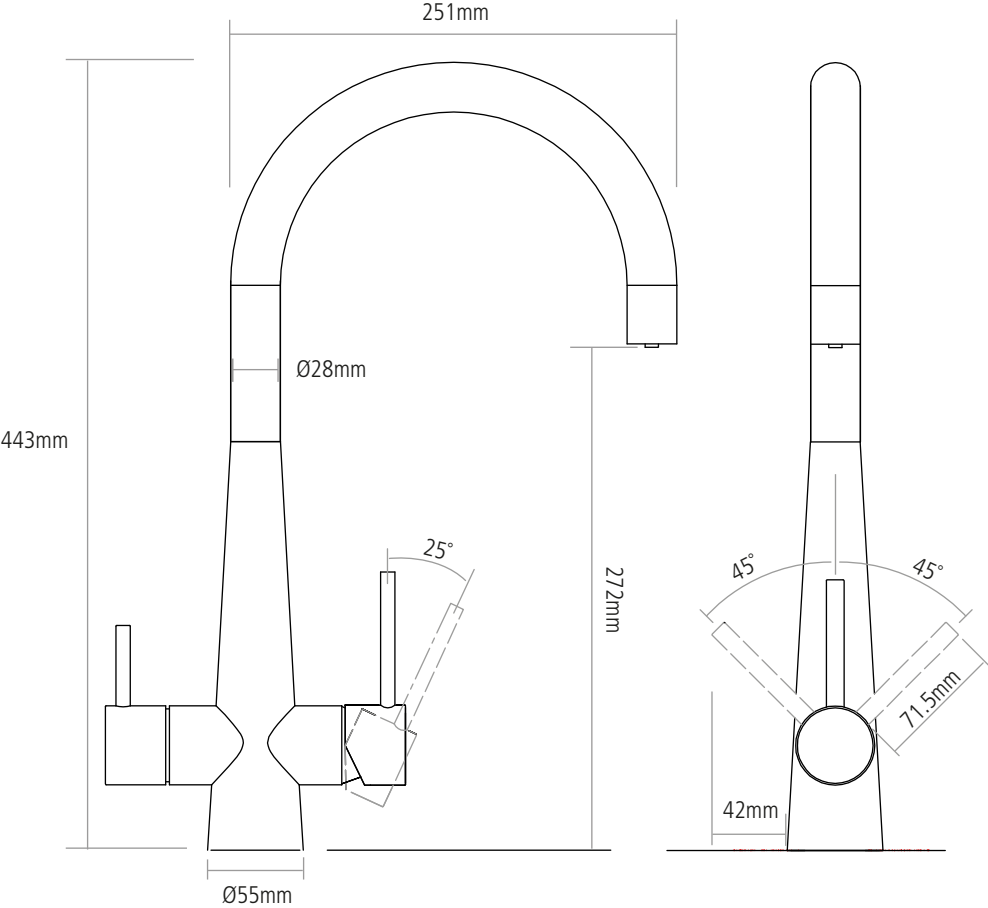

DIMENSIONS

Worktop cut-out 35mm required