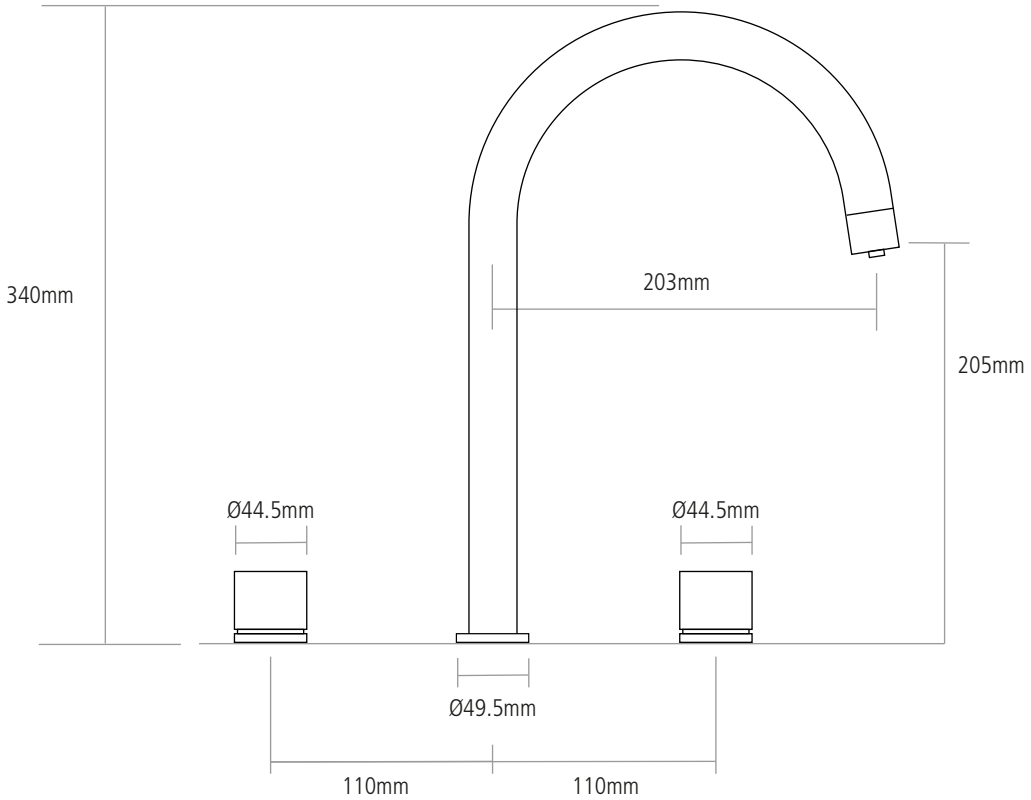

DIMENSIONS

Worktop cut-outs 35mm required