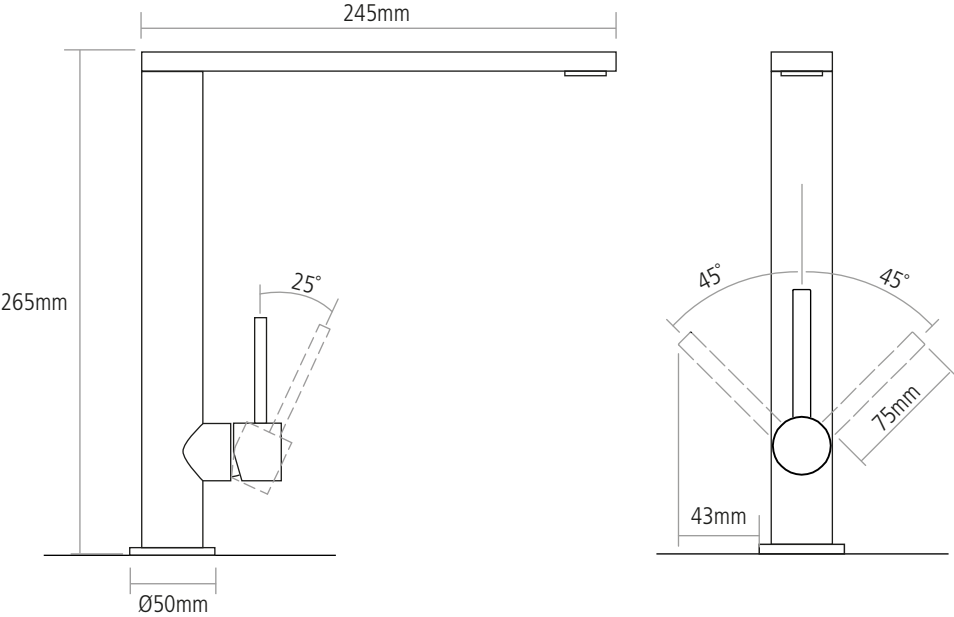

DIMENSIONS

Worktop cut-out 35mm required