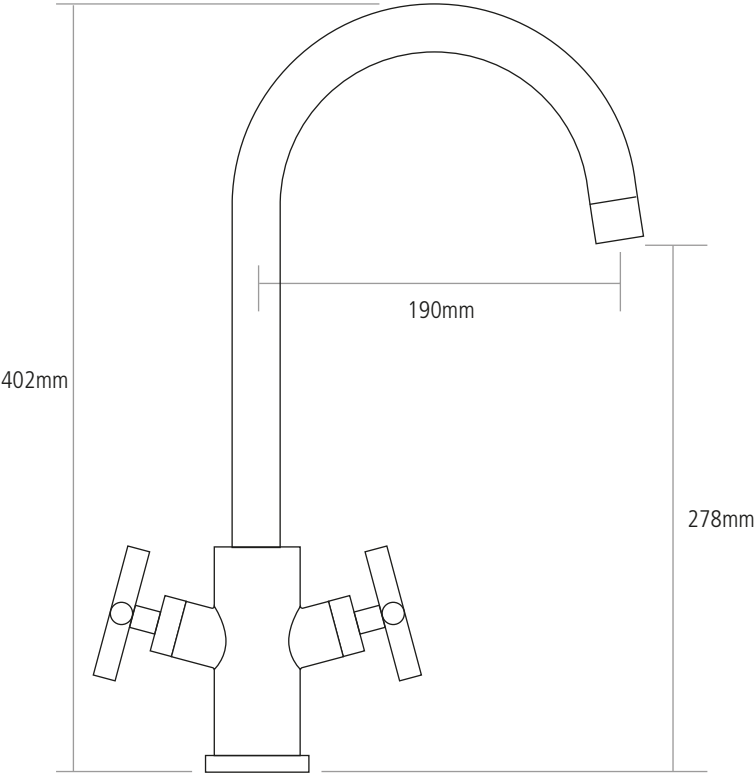

DIMENSIONS

Worktop cut-out 35mm required