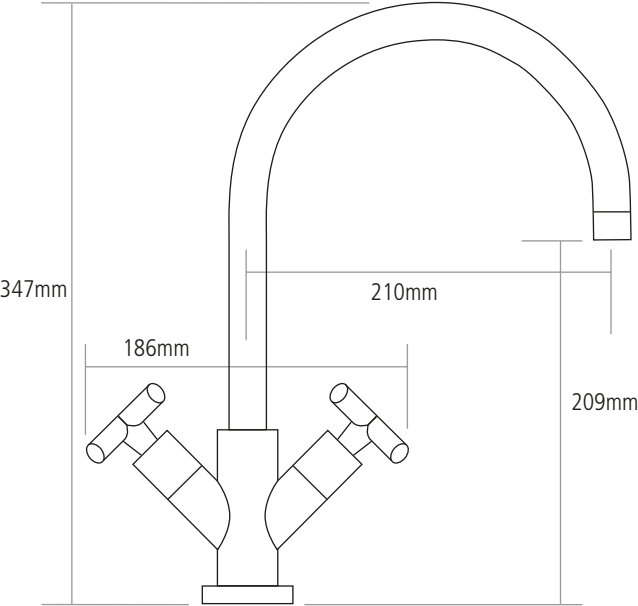

DIMENSIONS

Worktop cut-out 35mm required