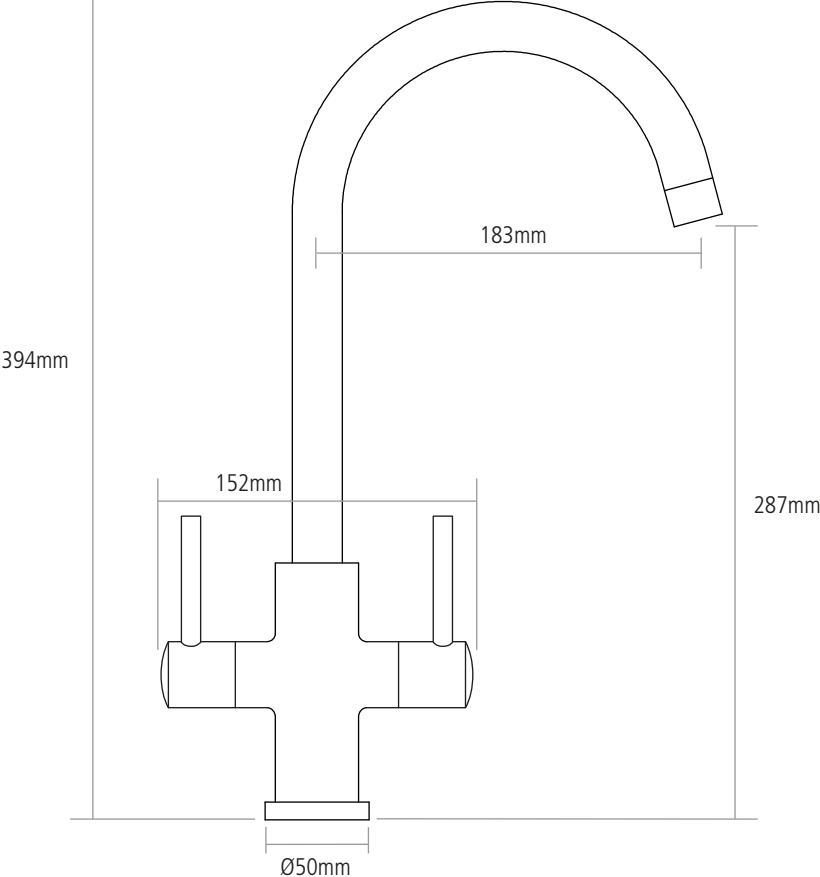

DIMENSIONS

Worktop cut-out 35mm required