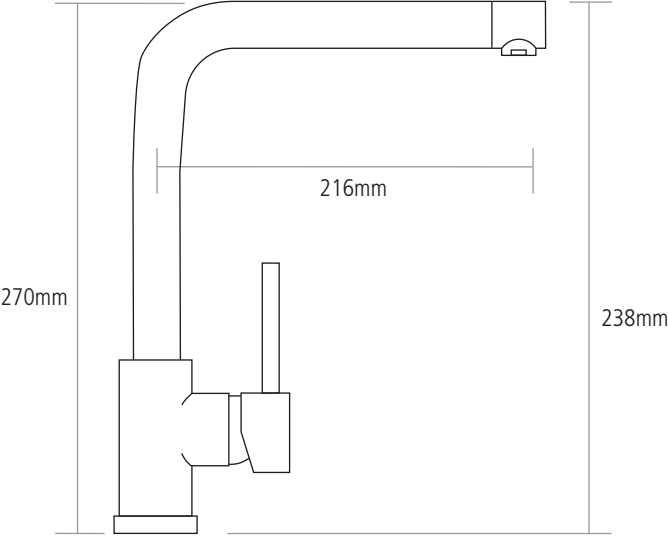

DIMENSIONS

Worktop cut-out 35mm required