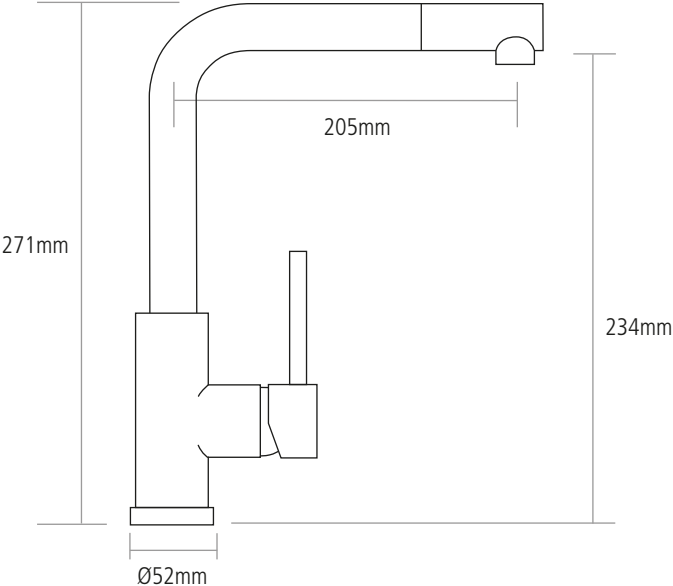

DIMENSIONS

Worktop cut-out 35mm required
Note: Pull-out hose extended by 660mm