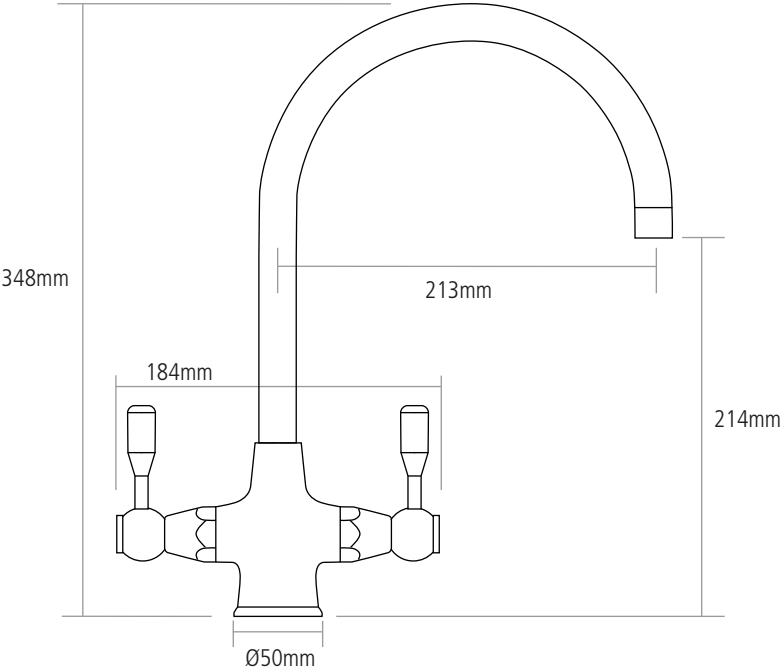

DIMENSIONS

Worktop cut-out 35mm required