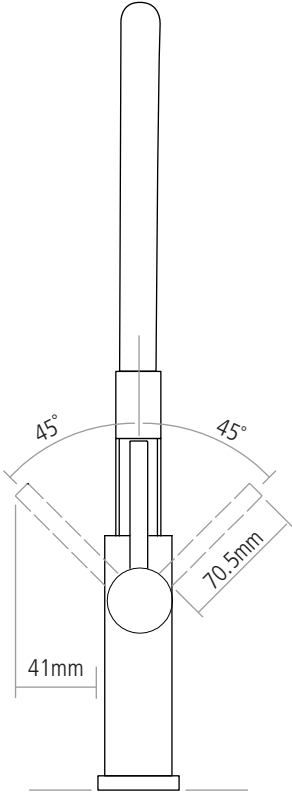

DIMENSIONS

Worktop cut-out 35mm required