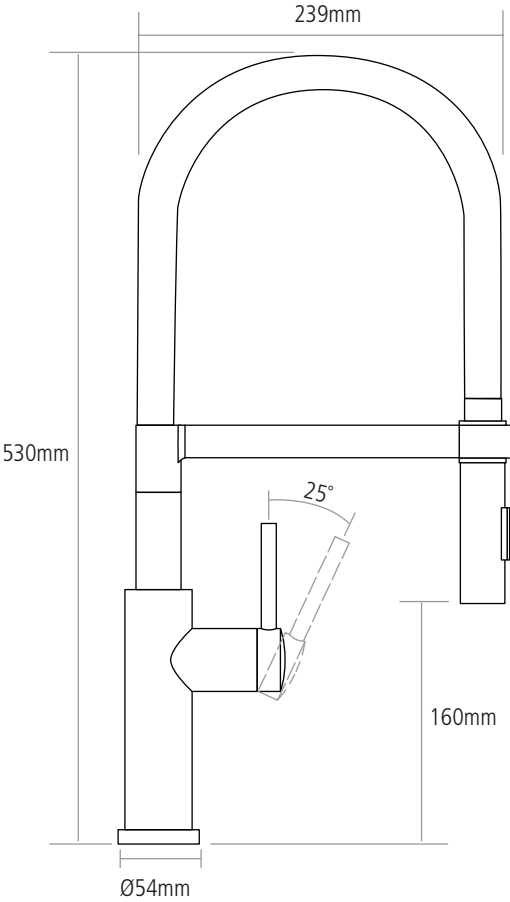

DIMENSIONS

Worktop cut-out 35mm required