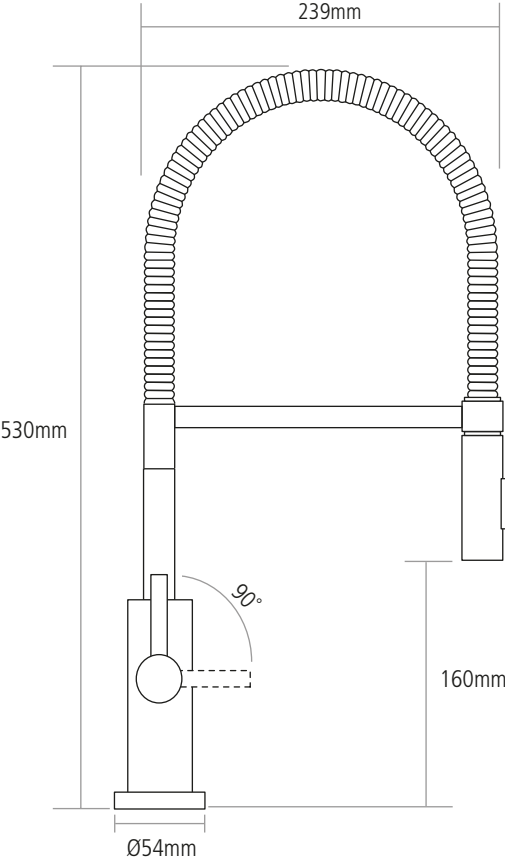

DIMENSIONS

Worktop cut-out 35mm required