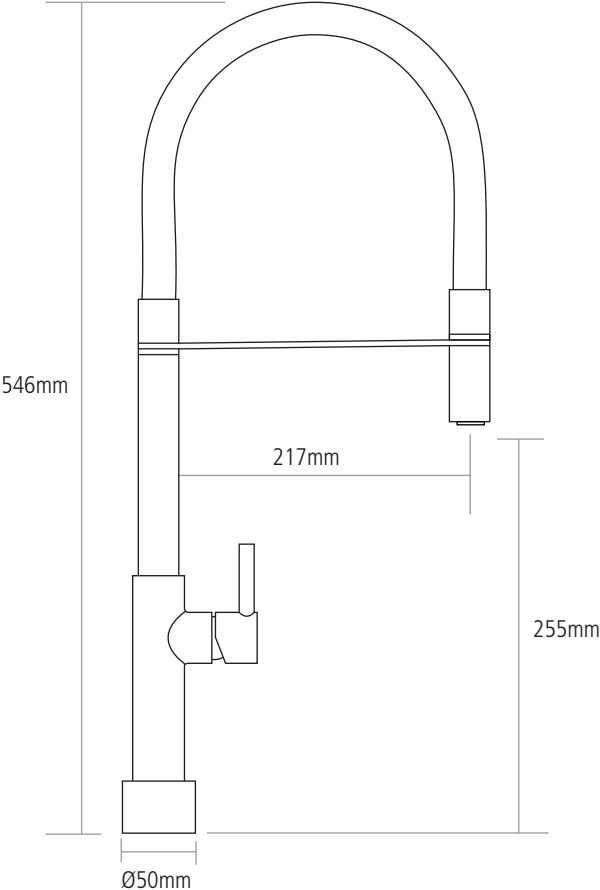

DIMENSIONS

Worktop cut-out 35mm required