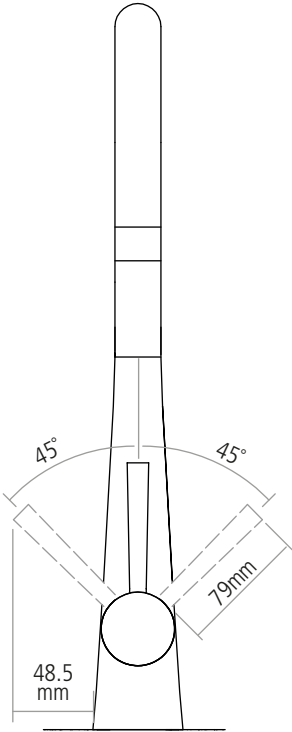

DIMENSIONS

Worktop cut-out 35mm required