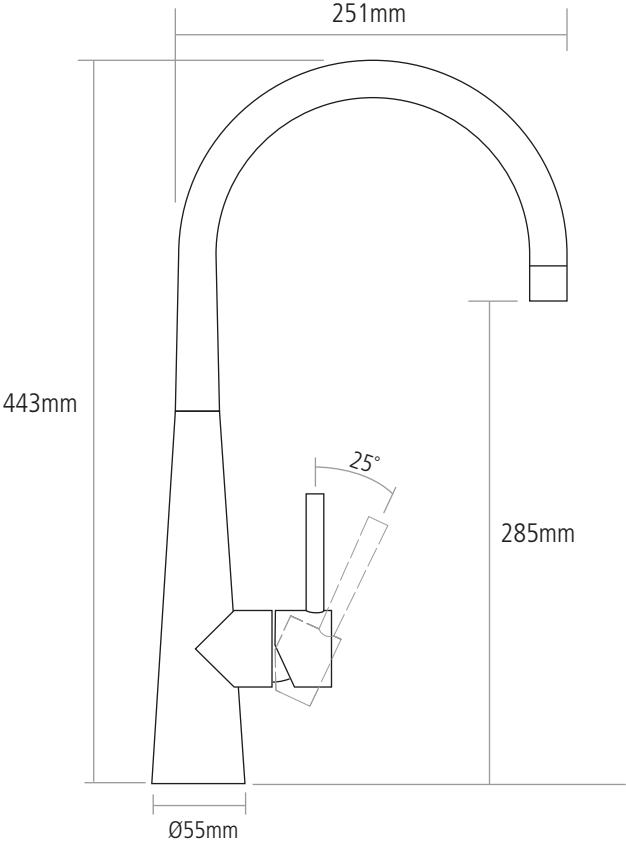

DIMENSIONS

Worktop cut-out 35mm required