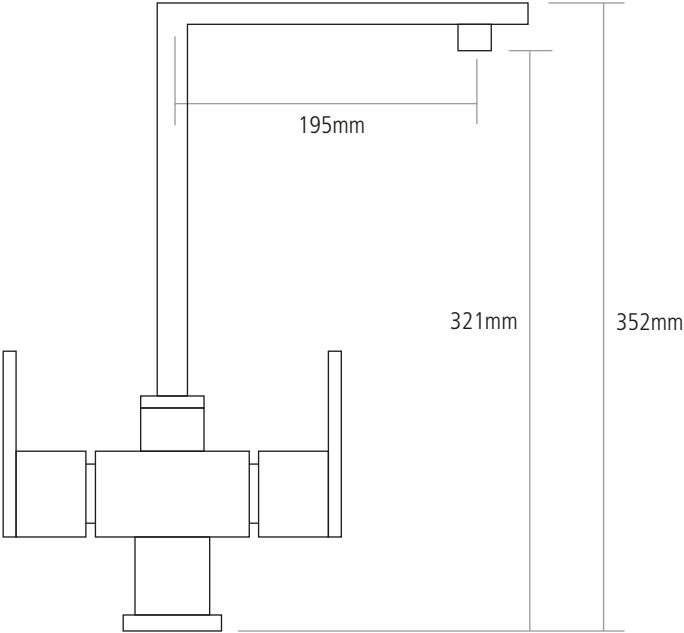

DIMENSIONS

Worktop cut-out 35mm required