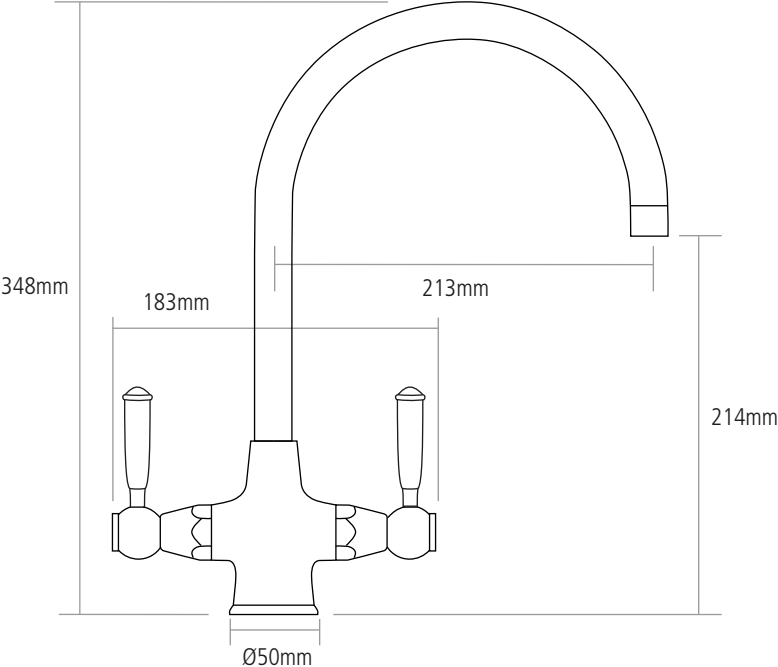

DIMENSIONS

Worktop cut-out 35mm required