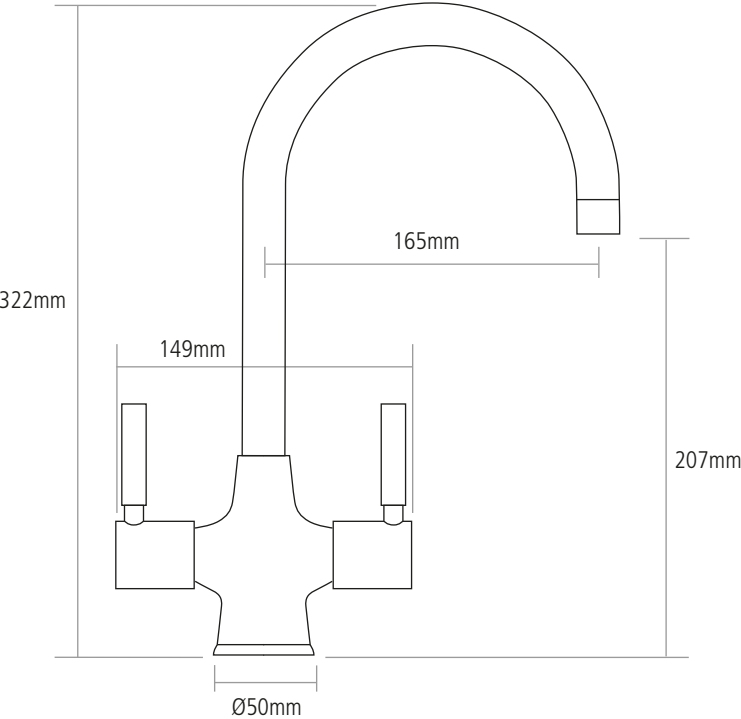

DIMENSIONS

Worktop cut-out 35mm required