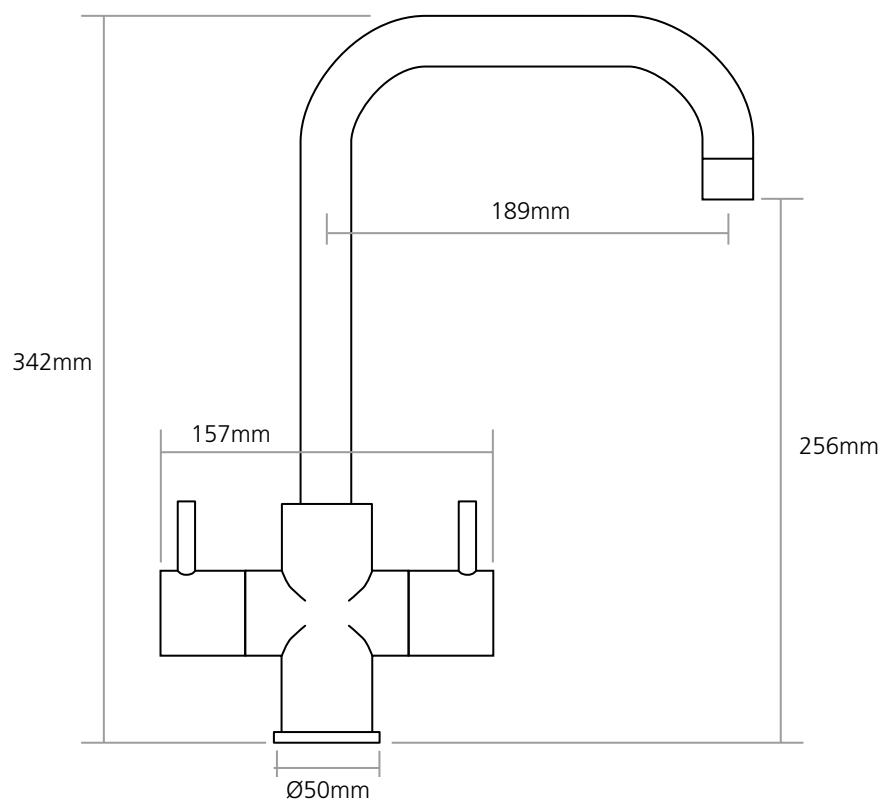

Product installation diagrams

Models:
ZUBQ3_ZUBQ4

Worktop cut-out 35mm required
